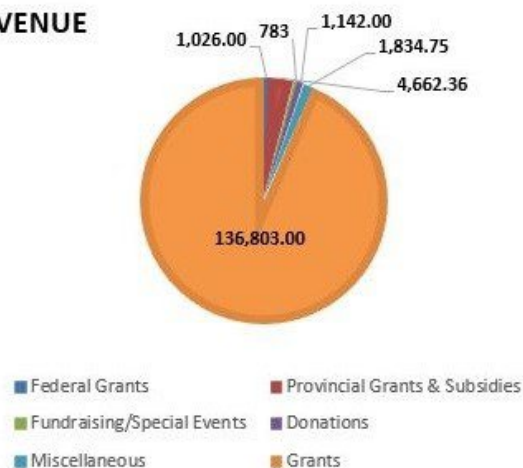

REVENUE

Revenue Total $253,024

Expense Total $140,235

A special **THANK YOU** to all our volunteers, sponsors, partners, and local businesses for the support they have shown the Schreiber Public Library over the years.

Adult Learning Centre
Brass Bell Family Resource
Community Access Program
Best Start
Holy Angels School
Little Sprouts Community Garden
Majorie House
Ministry of Tourism, Culture & Sport
Nipigon Public Library
Northern Computers
Ontario Library Association North
Patch of Friends

Rosspport Services Board
St. Andrews United Church
Schreiber Archives & Historical Society
Schreiber Heritage & Tourism Committee
Schreiber Community Developments
Schreiber Public School
Schreiber Rail Museum
Schreiber Recreation Centre
Service Ontario
Terrace Bay Public Library
Township of Schreiber
OLS-North

**Local Contractors & Volunteers
for Library Renovations**
Kim Smith
Jim Van den Ende
Ken McKenize
Brian Nesbitt
Cathy Carlino
Aaron Stefurak
Jenna Hodder
Ray Gionet
Frank Hodder
Township of Schreiber

Schreiber Public Library Board

Rona Godin - Chair
Jessica Scott - Vice-Chair
David Mauro - Council Rep
Linda Trapp - Rosspport Rep
Colleen Gauthier
Brenda Asmussen
Karen Hume

Schreiber Public Library
314 Scotia Street
P.O. Box 39
Schreiber, Ontario
P0T 2S0

www.schreiberlibrary.ca

(807)824-2477
(807)824-2996 Fax

Schreiber Public Library Staff

Donna Mikeluk - CEO
Linda Williamson - Asst. Librarian
David Costa - Librarian

facebook.com/schreiberontario

Discover. Imagine. Grow